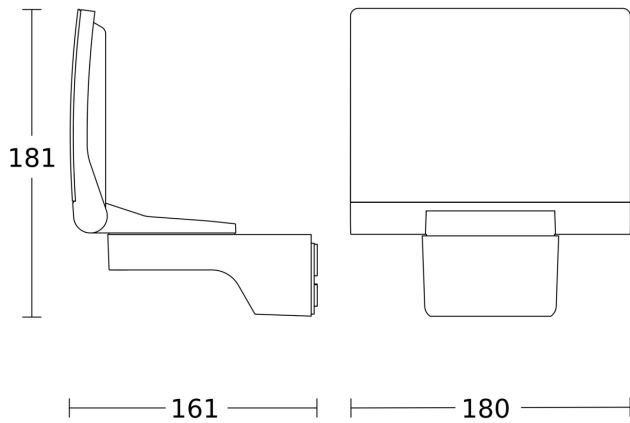

## Technical specifications

Dimensions (L x W x H)	161 x 180 x 181 mm
With lamp	Yes, STEINEL LED system
With motion detector	No
Manufacturer's Warranty	5 years
Version	black
PU1, EAN	4007841033118
Application, place	Outdoors
Application, room	outdoors, all round the building, terrace / balcony, courtyard & driveway
Installation site	wall, corner
Installation	Surface wiring, corner, Wall
Impact resistance	IK03
IP-rating	IP44
Protection class	II
Ambient temperature	from -20 up to 40 °C
Housing material	HCMC
Cover material	Plastic, opal

## Dimension Drawing