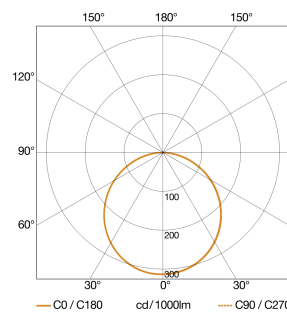

## Dimension Drawing

## Light Distribution Curve

Output	13,7 W
With lamp	Yes, STEINEL LED system
Lamp	LED cannot be replaced
Measured luminous flux (360°)	1550 lm
Colour temperature	3000 K
Colour Rendering Index	80-89
LED life expectancy (max. °C)	50000 h
LED cooling system	HCMC (High Conductive Magnesium Composite)